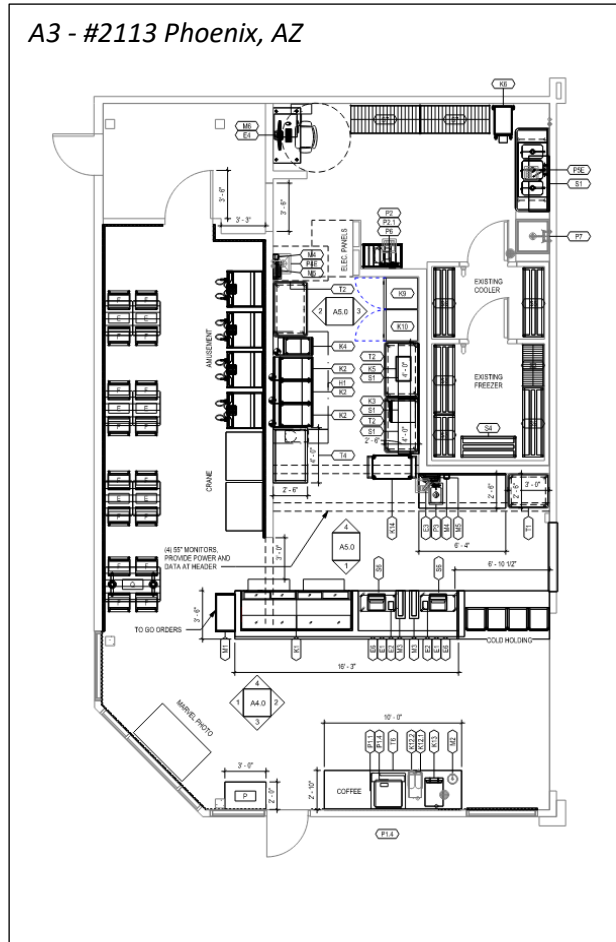

Plan Type Logistics for Walmart/Krispy Krunchy Brand

A1 - #0011 Mountain Home, AR

A2 - #0125 Fort Smith, AR

A3 - #2113 Phoenix, AZ

Plan Type Logistics for Walmart/Krispy Krunchy Brand

B1 - #0004 Siloam Springs, AR

B2 - #3230 Bryant, AR

C1 - #0058 Russellville, AR

Plan Type Logistics for Walmart/Krispy Krunchy Brand

D1 - #0023 Ruston, LA

E1 - #0144 Fayetteville, AR

F1 - #1731 Geneva, NY

Plan Type Logistics for Walmart/Krispy Krunchy Brand