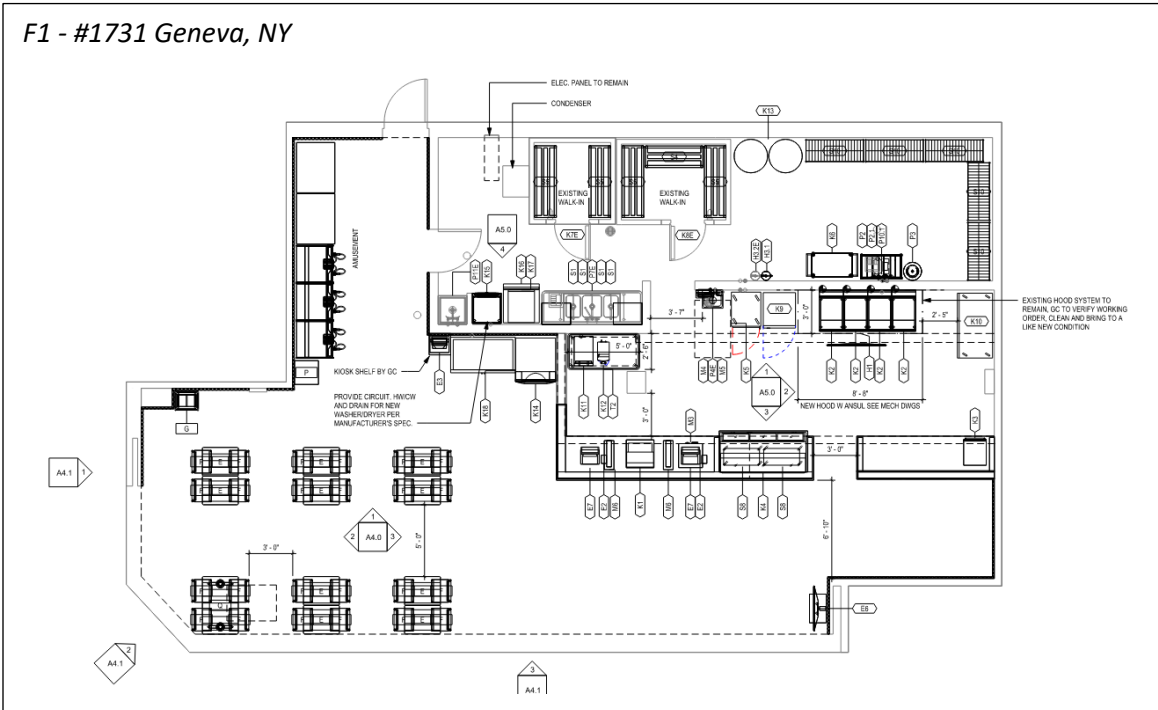

B2 - #3230 Bryant, AR

C1 - #0058 Russellville, AR

Plan Type Logistics for Walmart/Krispy Krunchy Brand

D1 - #0023 Ruston, LA

E1 - #0144 Fayetteville, AR

F1 - #1731 Geneva, NY

Plan Type Logistics for Walmart/Krispy Krunchy Brand