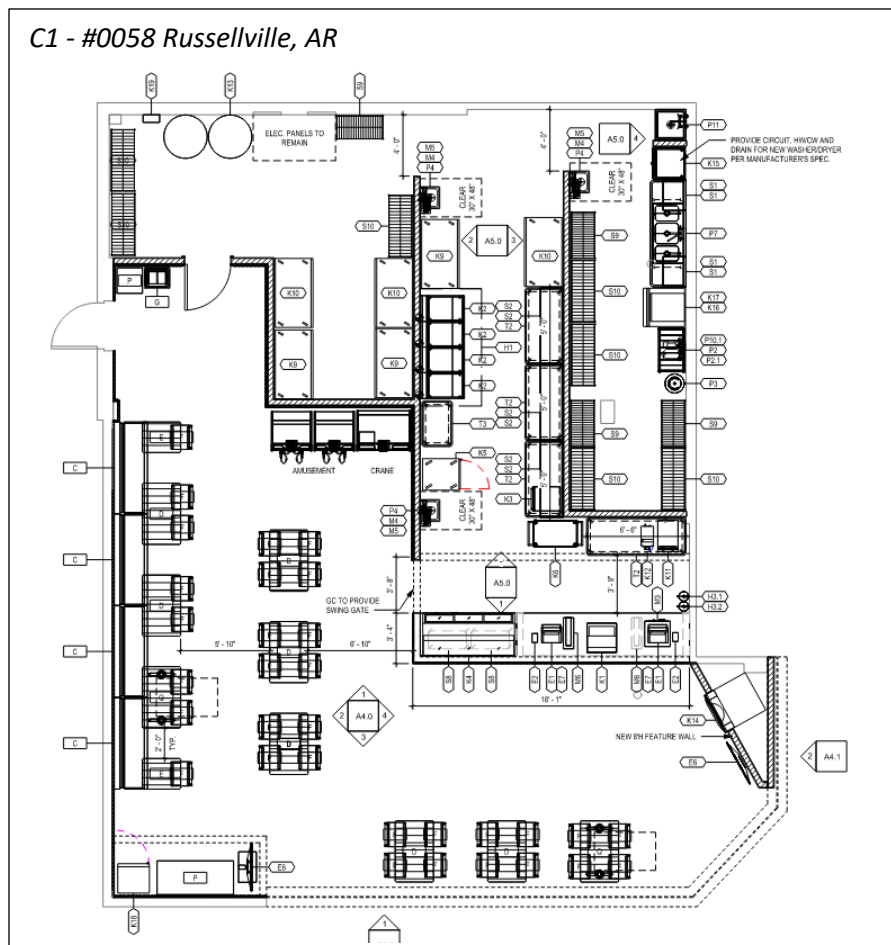

Plan Type Logistics for Walmart/Krispy Krunchy Brand

A1 - #0011 Mountain Home, AR

A2 - #0125 Fort Smith, AR

A3 - #2113 Phoenix, AZ

Plan Type Logistics for Walmart/Krispy Krunchy Brand

B1 - #0004 Siloam Springs, AR

B2 - #3230 Bryant, AR

C1 - #0058 Russellville, AR

Plan Type Logistics for Walmart/Krispy Krunchy Brand

D1 - #0023 Ruston, LA

E1 - #0144 Fayetteville, AR

F1 - #1731 Geneva, NY

Plan Type Logistics for Walmart/Krispy Krunchy Brand