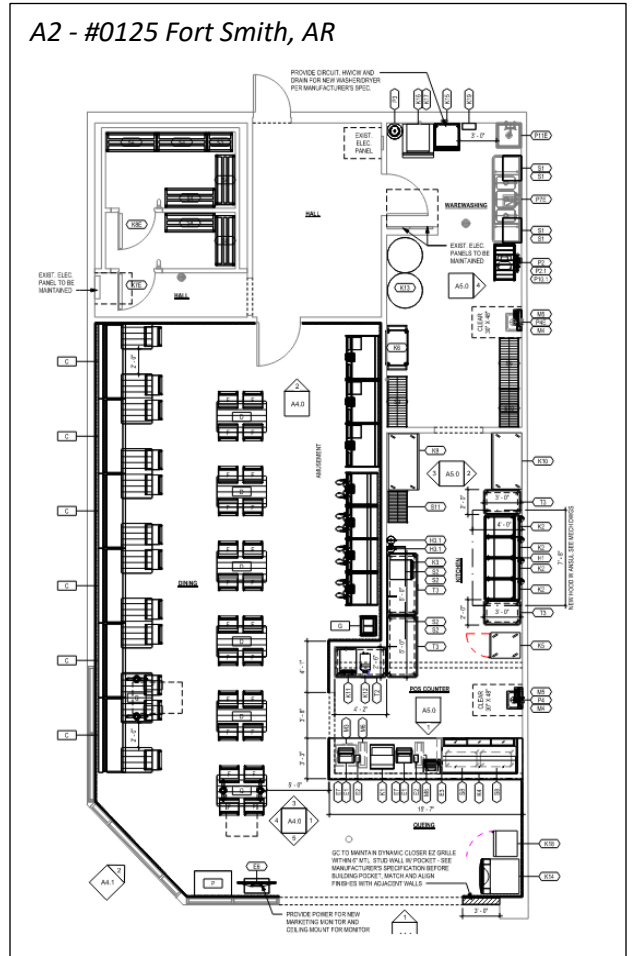

Plan Type Logistics for Walmart/Krispy Krunchy Brand

A1 - #0011 Mountain Home, AR

A2 - #0125 Fort Smith, AR

A3 - #2113 Phoenix, AZ

Plan Type Logistics for Walmart/Krispy Krunchy Brand

B1 - #0004 Siloam Springs, AR

B2 - #3230 Bryant, AR

C1 - #0058 Russellville, AR

Plan Type Logistics for Walmart/Krispy Krunchy Brand

D1 - #0023 Ruston, LA

E1 - #0144 Fayetteville, AR

F1 - #1731 Geneva, NY

Plan Type Logistics for Walmart/Krispy Krunchy Brand