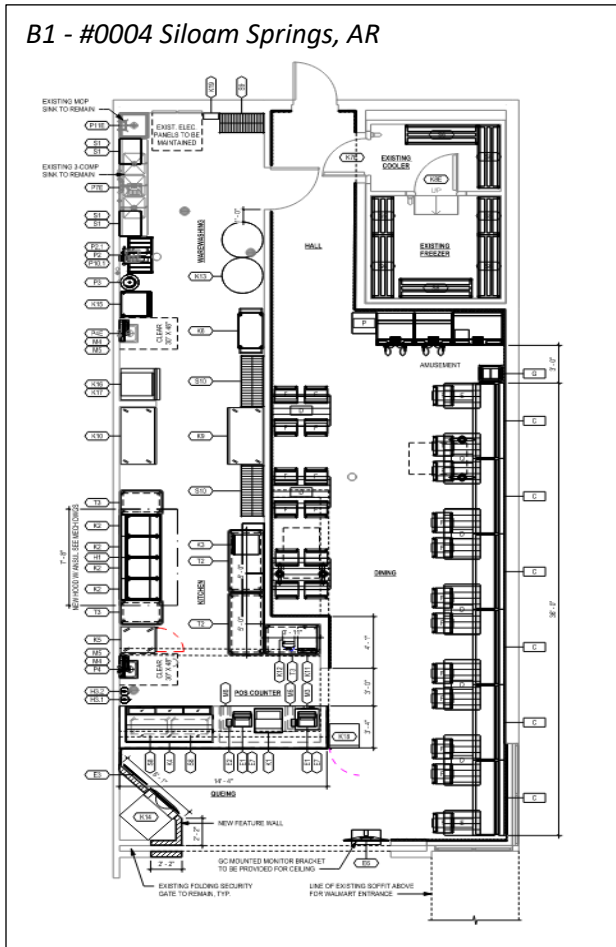

Plan Type Logistics for Walmart/Krispy Krunchy Brand

A1 - #0011 Mountain Home, AR

A2 - #0125 Fort Smith, AR

A3 - #2113 Phoenix, AZ

Plan Type Logistics for Walmart/Krispy Krunchy Brand

B1 - #0004 Siloam Springs, AR