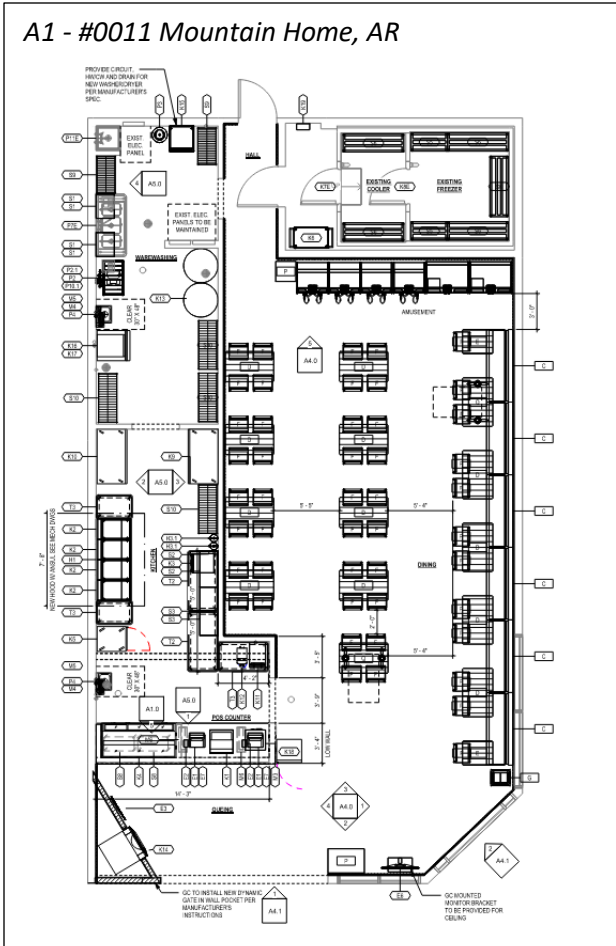

Plan Type Logistics for Walmart/Krispy Krunchy Brand

A1 - #0011 Mountain Home, AR

A2 - #0125 Fort Smith, AR

A3 - #2113 Phoenix, AZ

Plan Type Logistics for Walmart/Krispy Krunchy Brand

B1 - #0004 Siloam Springs, AR