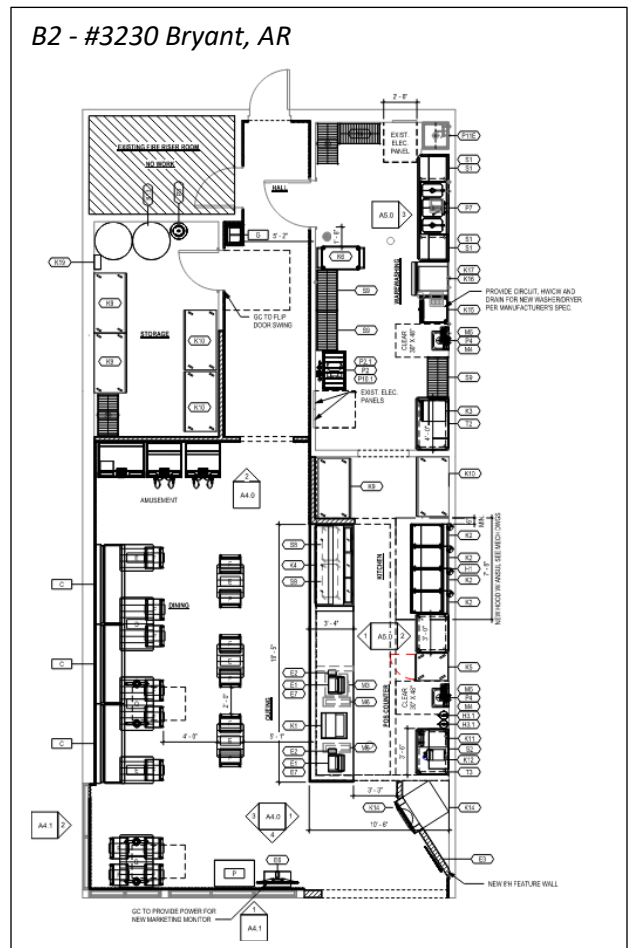

Plan Type Logistics for Walmart/Krispy Krunchy Brand

A1 - #0011 Mountain Home, AR

A2 - #0125 Fort Smith, AR

A3 - #2113 Phoenix, AZ

Plan Type Logistics for Walmart/Krispy Krunchy Brand

B1 - #0004 Siloam Springs, AR

B2 - #3230 Bryant, AR

C1 - #0058 Russellville, AR

Plan Type Logistics for Walmart/Krispy Krunchy Brand

D1 - #0023 Ruston, LA

E1 - #0144 Fayetteville, AR

F1 - #1731 Geneva, NY

Plan Type Logistics for Walmart/Krispy Krunchy Brand