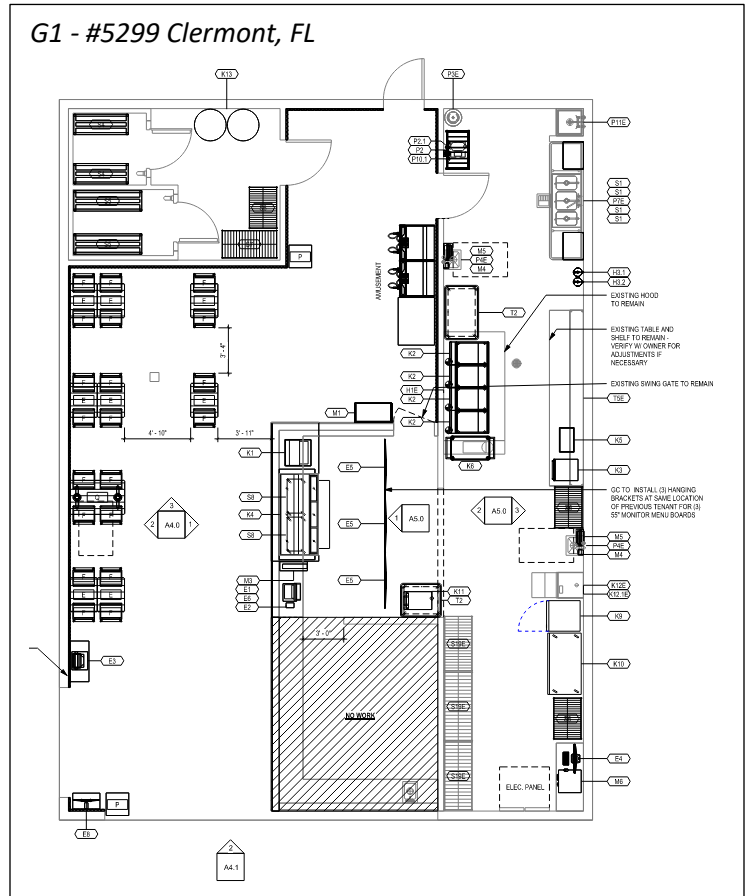

Plan Type Logistics for Walmart/Krispy Krunchy Brand

G1 - #5299 Clermont, FL

General Notes:

1. Number Designations represent a mirrored version of the letter designation.

Walmart Locations and Designations

Brand	WM#	Location	Plan Type
KKC	4	Siloam Springs, AR	B1
KKC	11	Mountain Home, AR	A1
KKC	23	Ruston, LA	D1
KKC	58	Russellville, AR	C1
KKC	125	Fort Smith, AR	A2
KKC	144	Fayetteville, AR	E1
KKC	942	Ocoee, FL	A1
KKC	1731	Geneva, NY	F1
KKC	1830	Auburn, NY	A1
KKC	2113	Phoenix, AZ	A3
KKC	2695	Clermont, FL	A1
KKC	2881	Kissimmee, FL	A2
KKC	3230	Bryant, FL	B2
KKC	3525	Poinciana, FL	A2
KKC	4260	Port St Lucie, FL	C1
KKC	5299	Clermont, FL	G1